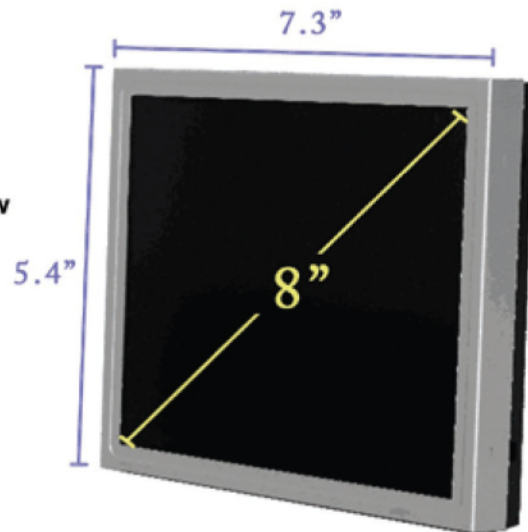

## Ceres-084 8" Digital Signage Station

### Features

- Continuous looping video, photo or slide show
- Easy power on/off scheduling function
- Interactive Media Display (IMD) features
- Available in wall mount and panel mount
- Motion sensor (optional)

### Specifications

<b>Screen type:</b> 8" TFT LCD	<b>JPEG resolution:</b>
<b>Screen resolution:</b> 640x480	Native Decoding 5120x3840(max.)
<b>Brightness:</b> 350nits	Output 640x480
<b>Contrast Ratio:</b> 1:250	<b>Support Playback:</b> JPEG, Motion JPEG, MP3, WMA, MPEG1/2/4
<b>Viewing angle:</b> (H) 120 degrees (V) 120 degrees	<b>Auto Start mode:</b> Auto start when power is turn on Auto Slide show JPEG with Background MP3 music
<b>Support media:</b> CF, SD	<b>Playback mode:</b> Continuous Loop mode IMD mode
<b>Speakers:</b> 2W x 2ch, Ext. Jack	<b>Timer schedule:</b> Daily schedule on/off control, 4 time zones
<b>Video Resolution:</b>	<b>Power input:</b> 100~240VAC
Native Decoding 720x480	
Output 640x480	