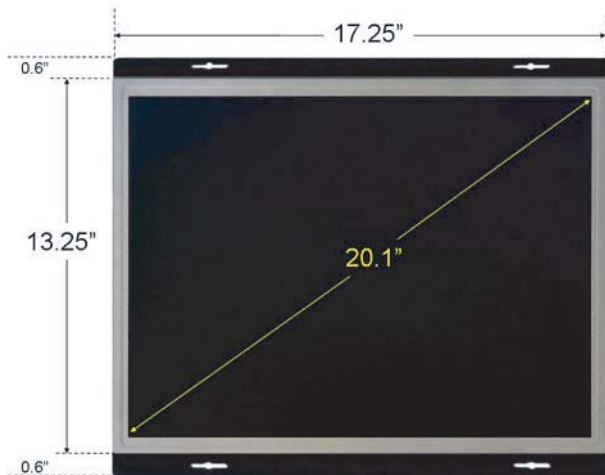

### Features

- Support HD display 1280 x 1024
- SignageNow broadcast media control (over 300 locations)
- SignageNow content schedule control
- Playlist logs available
- Multi-zone display (7 max.)
- User defined template available
- Web interface no software installation needed

#### Screen Type:

- 20.1" TFT LCD

#### Screen Resolution:

- 1280 x 1024

#### Display:

- VGA 1280 x 1024