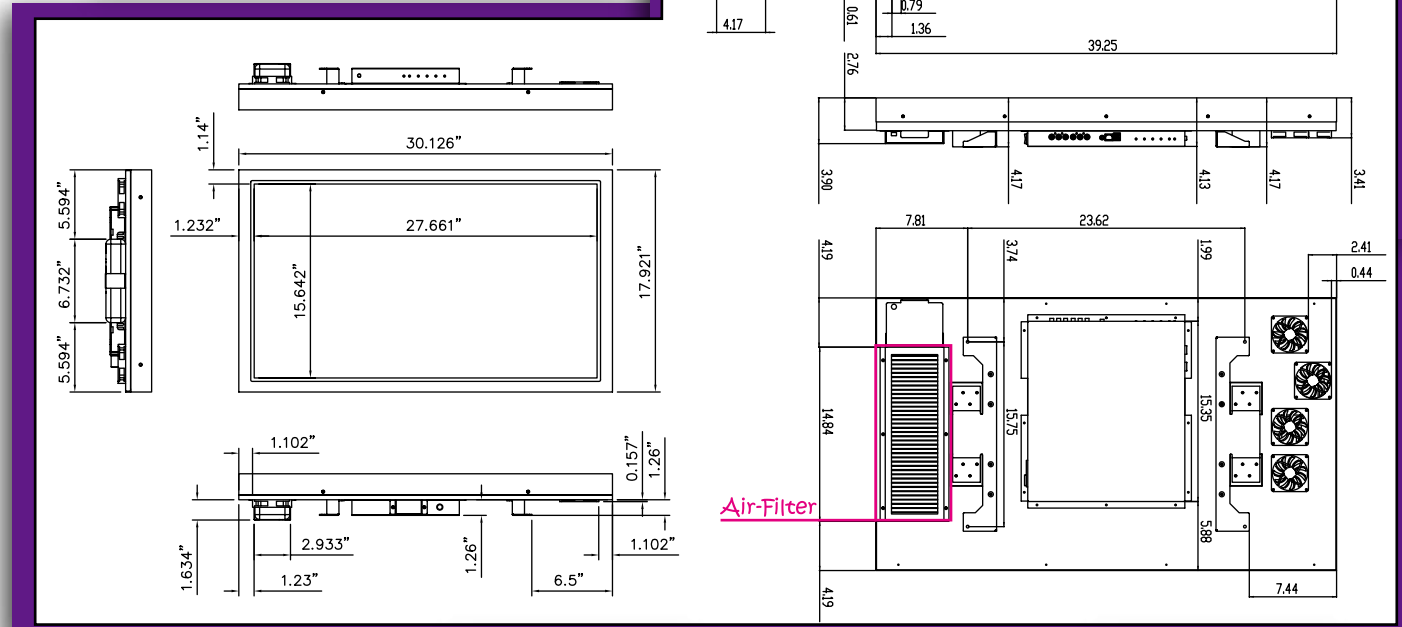

Ceres 421

Ceres 321

Anti-Reflective
Glass Protector

Ceres-321/421NW

32" / 42" Networked Digital Poster

Dynamic poster signs / menu boards for shopping mall / stores

Specifications

Software

Hardware

- CPU RISC 200MHz
- Memory DDR400 128MB
- Flash 16MB
- Mixer 1366 x 768
- Storage 4GB SSD (Solid State Disk)
- LCD Panel 42" / 32" TFT LCD Panel resolution 1366 x 768
- Display Resolution VGA 1366 x 768
- Brightness 700 nits - 42", 500nits - 32"
- Viewing angle 178 degrees (H.V)
- Wireless(option) 802.11 b/g , 64/128-bit WEP Encryption, Detachable antenna
- Network 10/100Mb Ethernet (RJ45)
- Speakers 4W x 2
- Connector Ethernet (RJ45), RS-232 (console), Audio R/L
- Chassis material Metal with Anti-Reflective glass screen protector
- Power input AC 100V-240V, 240W
- Dimension 30.13" x 17.92" x 3.73" (Ceres-321NW), 23.23" X 39.25" X 4.17" (Ceres-421NW)