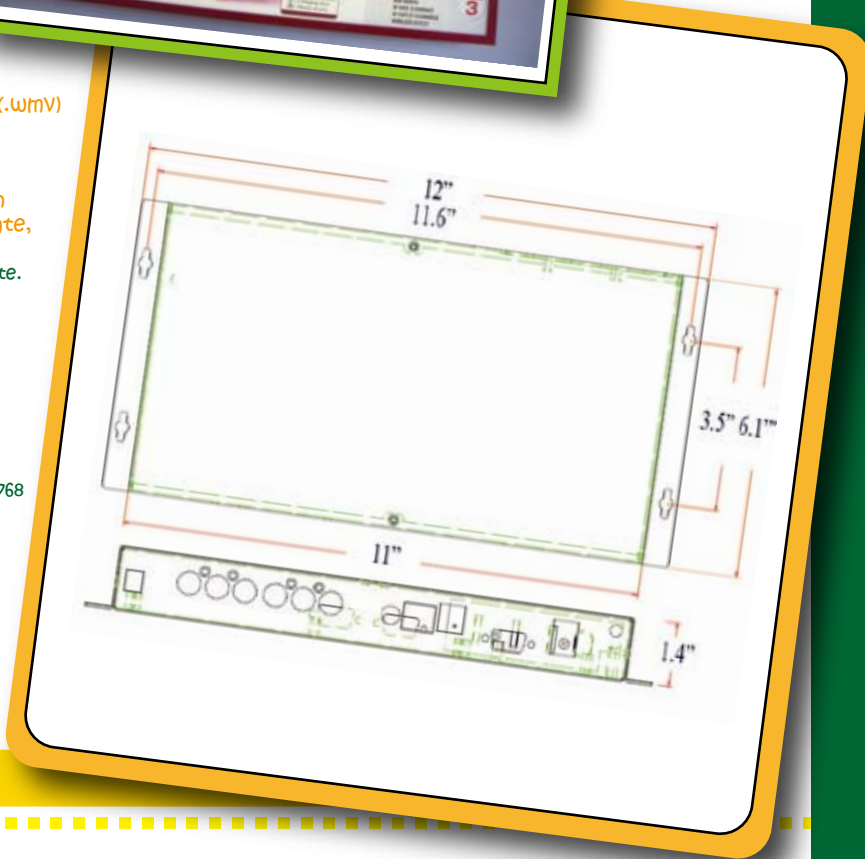

## Features

- Support HD video (1080p, 1080i, 720p)
- Support larger LCD screen  
VGA 1920 x 1200, YPbPr 1080P, 1080i
- Multi-zone layouts provide flexibility to combine video, text, and images (7 max)
- H/W Mixer 1366x768 (16:9)
- Embedded web-interface design, no software installation needed

## Specifications

### Hardware

CPU	RISC 200MHz
Memory	DDR400 128MB
Flash	16MB
Mixer	1366 x 768
Storage	4GB SSD (Solid State Disk)
Display output	VGA 1920 x 1200, 1920 x 1080, 1280 x 1024, 1024 x 768 YPbPr 1080P, 1080i, 720P
Wireless (option)	802.11 b/g, 64/128-bit WEP Encryption, Detachable antenna
Network Connector	10/100Mb Ethernet (RJ45), VGA, DVI, YPbPr, Ethernet (RJ45), RS-232 X 2, USB x 2, Audio R/L
Power input	+12VDC 0.5A
Dimension	12" x 6.1" x 1.4"